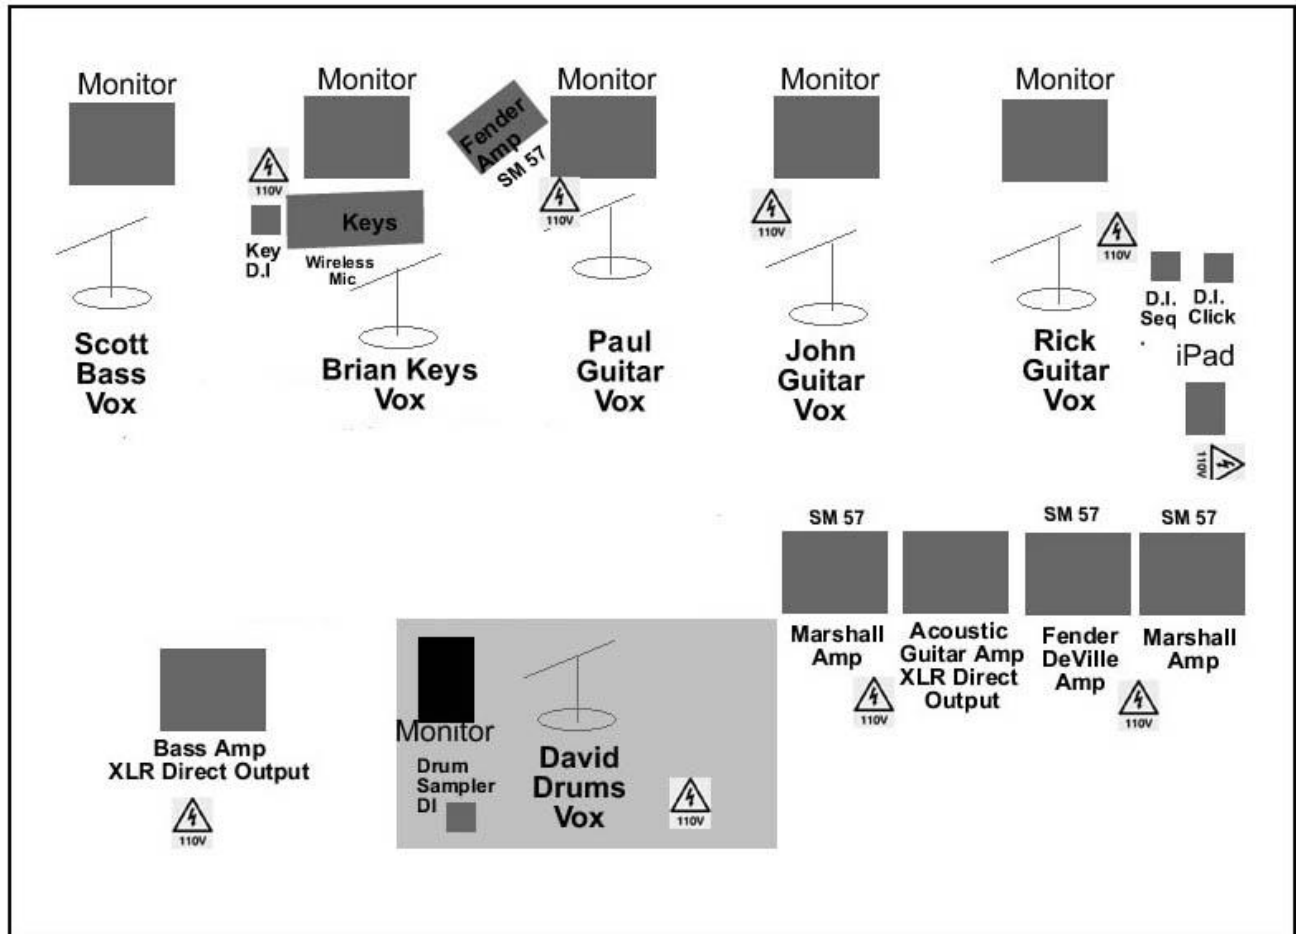

LIFE IN THE FAST LANE

STAGE PLOT & INPUT LIST

INPUT LIST:

- (5) Shure SM58 Vocal Microphones w/ (5) Boom Stands
- (1) Shure SM58 Wireless Mic w/ (1) Boom Stand
- (1) XLR Input for Bass Guitar Amplifier
- (1) Keys D.I.
- (1) iPad D.I.
- (1) Click Track D.I. (To Drummers mix only)
- (4) Sure SM 57 Mics. (Guitar Amplifiers)
- (1) XLR Inputs for Acoustic Guitar Amplifier

DRUM KIT INPUT LIST:

- (1) Shure Beta 52 kick drum mic
- (5) Professional quality microphones for 1st snare, 2nd snare, Rack 1, Rack 3, Floor Tom
- (3) Condensor microphones for hi-hat & overhead miking.
- (1) D.I. for drum sampler

MONITOR REQUIREMENTS:

No Less Than 6 Monitor Mixes